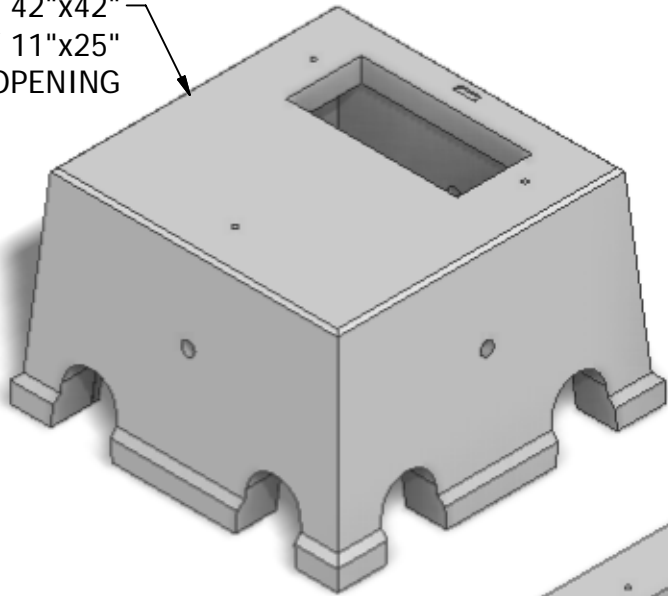

42 x 42 Electrical Vault

42"x42"
w/ 11"x25"
OPENING

42"x42"
w/ 21"x25"
OPENING

OPTIONAL
6" RISER

WEIGHTS:

42"x42" w/ 11"x25" (1,910 lbs)

42"x42" w/ 21"x25" (1,780 lbs)

6" RISER (750 lbs)