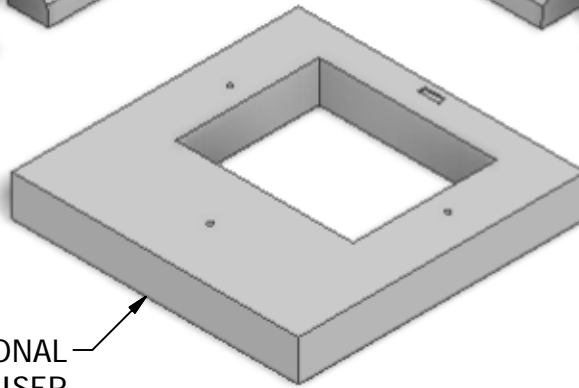

42 x 42 Electrical Vault

42"x42"
w/ 11"x25"
OPENING

42"x42"
w/ 21"x25"
OPENING

OPTIONAL
6" RISER

WEIGHTS:

42"x42" w/ 11"x25" (1,910 lbs)

42"x42" w/ 21"x25" (1,780 lbs)

6" RISER (750 lbs)