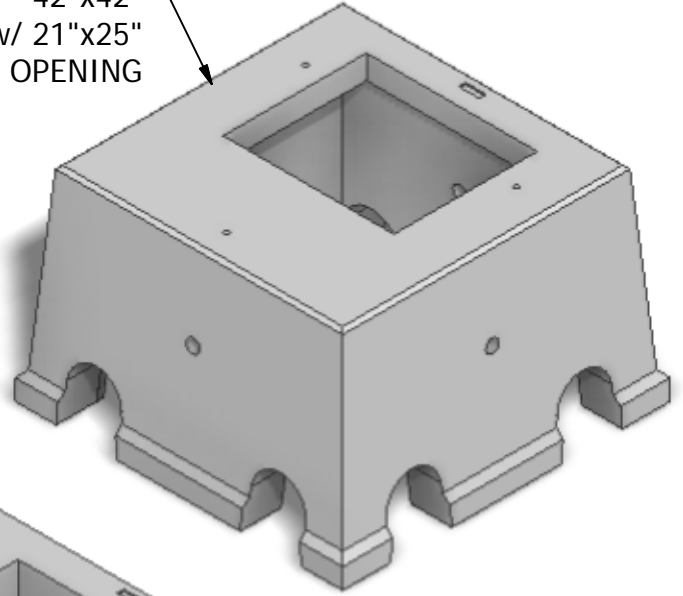

42 x 42 Electrical Vault

42"x42"
w/ 11"x25"
OPENING

42"x42"
w/ 21"x25"
OPENING

OPTIONAL
6" RISER

WEIGHTS:

42"x42" w/ 11"x25" (1,910 lbs)

42"x42" w/ 21"x25" (1,780 lbs)

6" RISER (750 lbs)